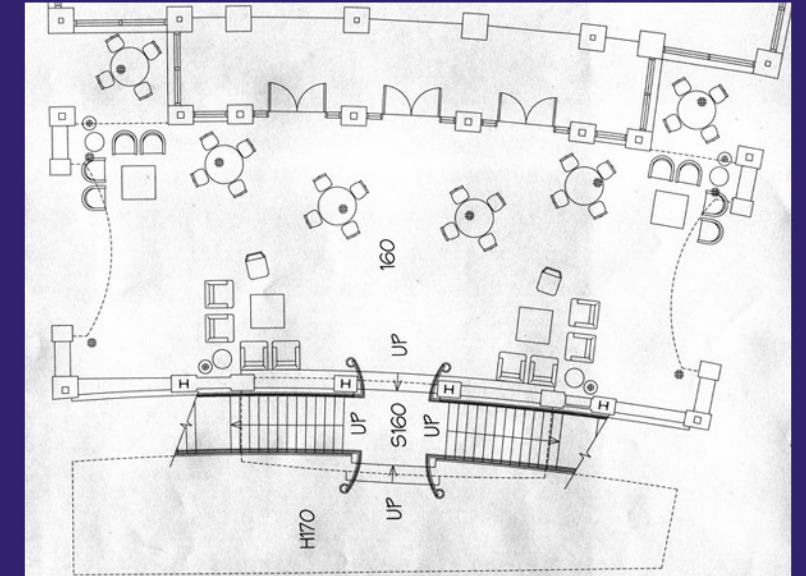

VISUAL COMPARISON OF 3 LIVE/WORK SPACES

CHENG STUDIO . PRELIMINARY STUDY OF PRIVACY AND CONNECTION

Larsson Loft

UPPER LEVEL

GROUND LEVEL

SECTION

Loft M

PLAN

AXON

UO Law Lounge

UPPER LEVEL

GROUND LEVEL