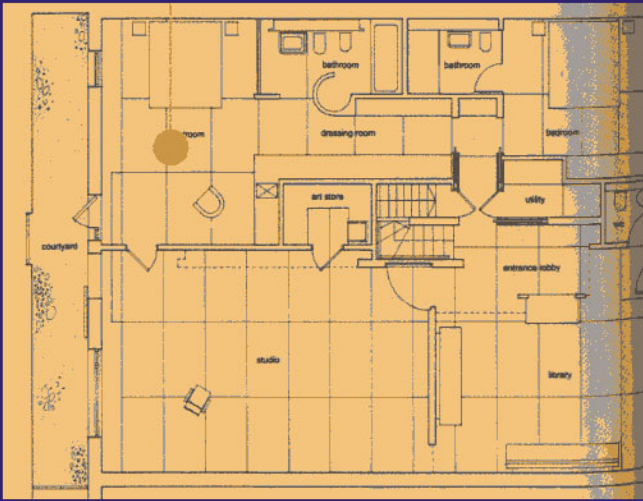

VISUAL COMPARISON OF 3 LIVE/WORK SPACES

CHENG STUDIO . PRELIMINARY STUDY OF PRIVACY AND CONNECTION

Larsson Loft

UPPER LEVEL

GROUND LEVEL

SECTION

Loft M

PLAN

AXON

UO Law Lounge

UPPER LEVEL

GROUND LEVEL