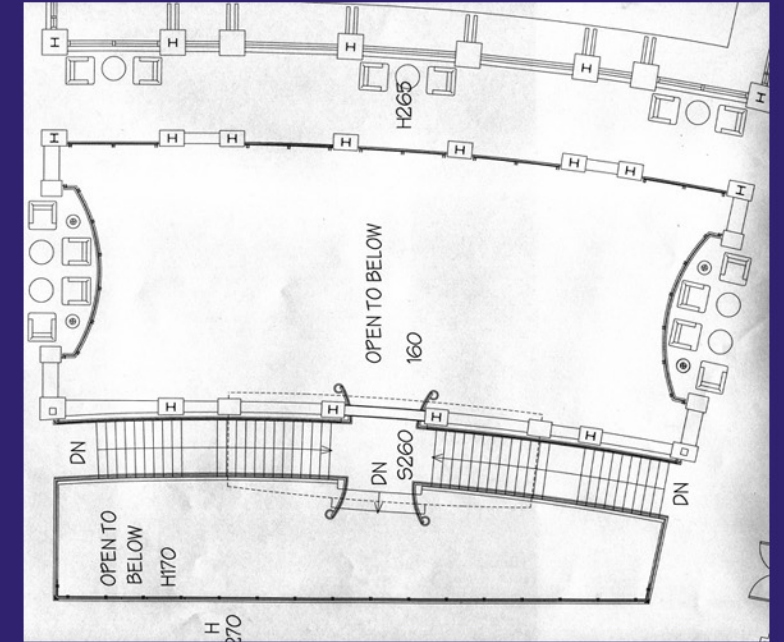

VISUAL COMPARISON OF 3 LIVE/WORK SPACES

CHENG STUDIO . PRELIMINARY STUDY OF PRIVACY AND CONNECTION

Larsson Loft

UPPER LEVEL

GROUND LEVEL

SECTION

Loft M

PLAN

AXON

UO Law Lounge

UPPER LEVEL

GROUND LEVEL