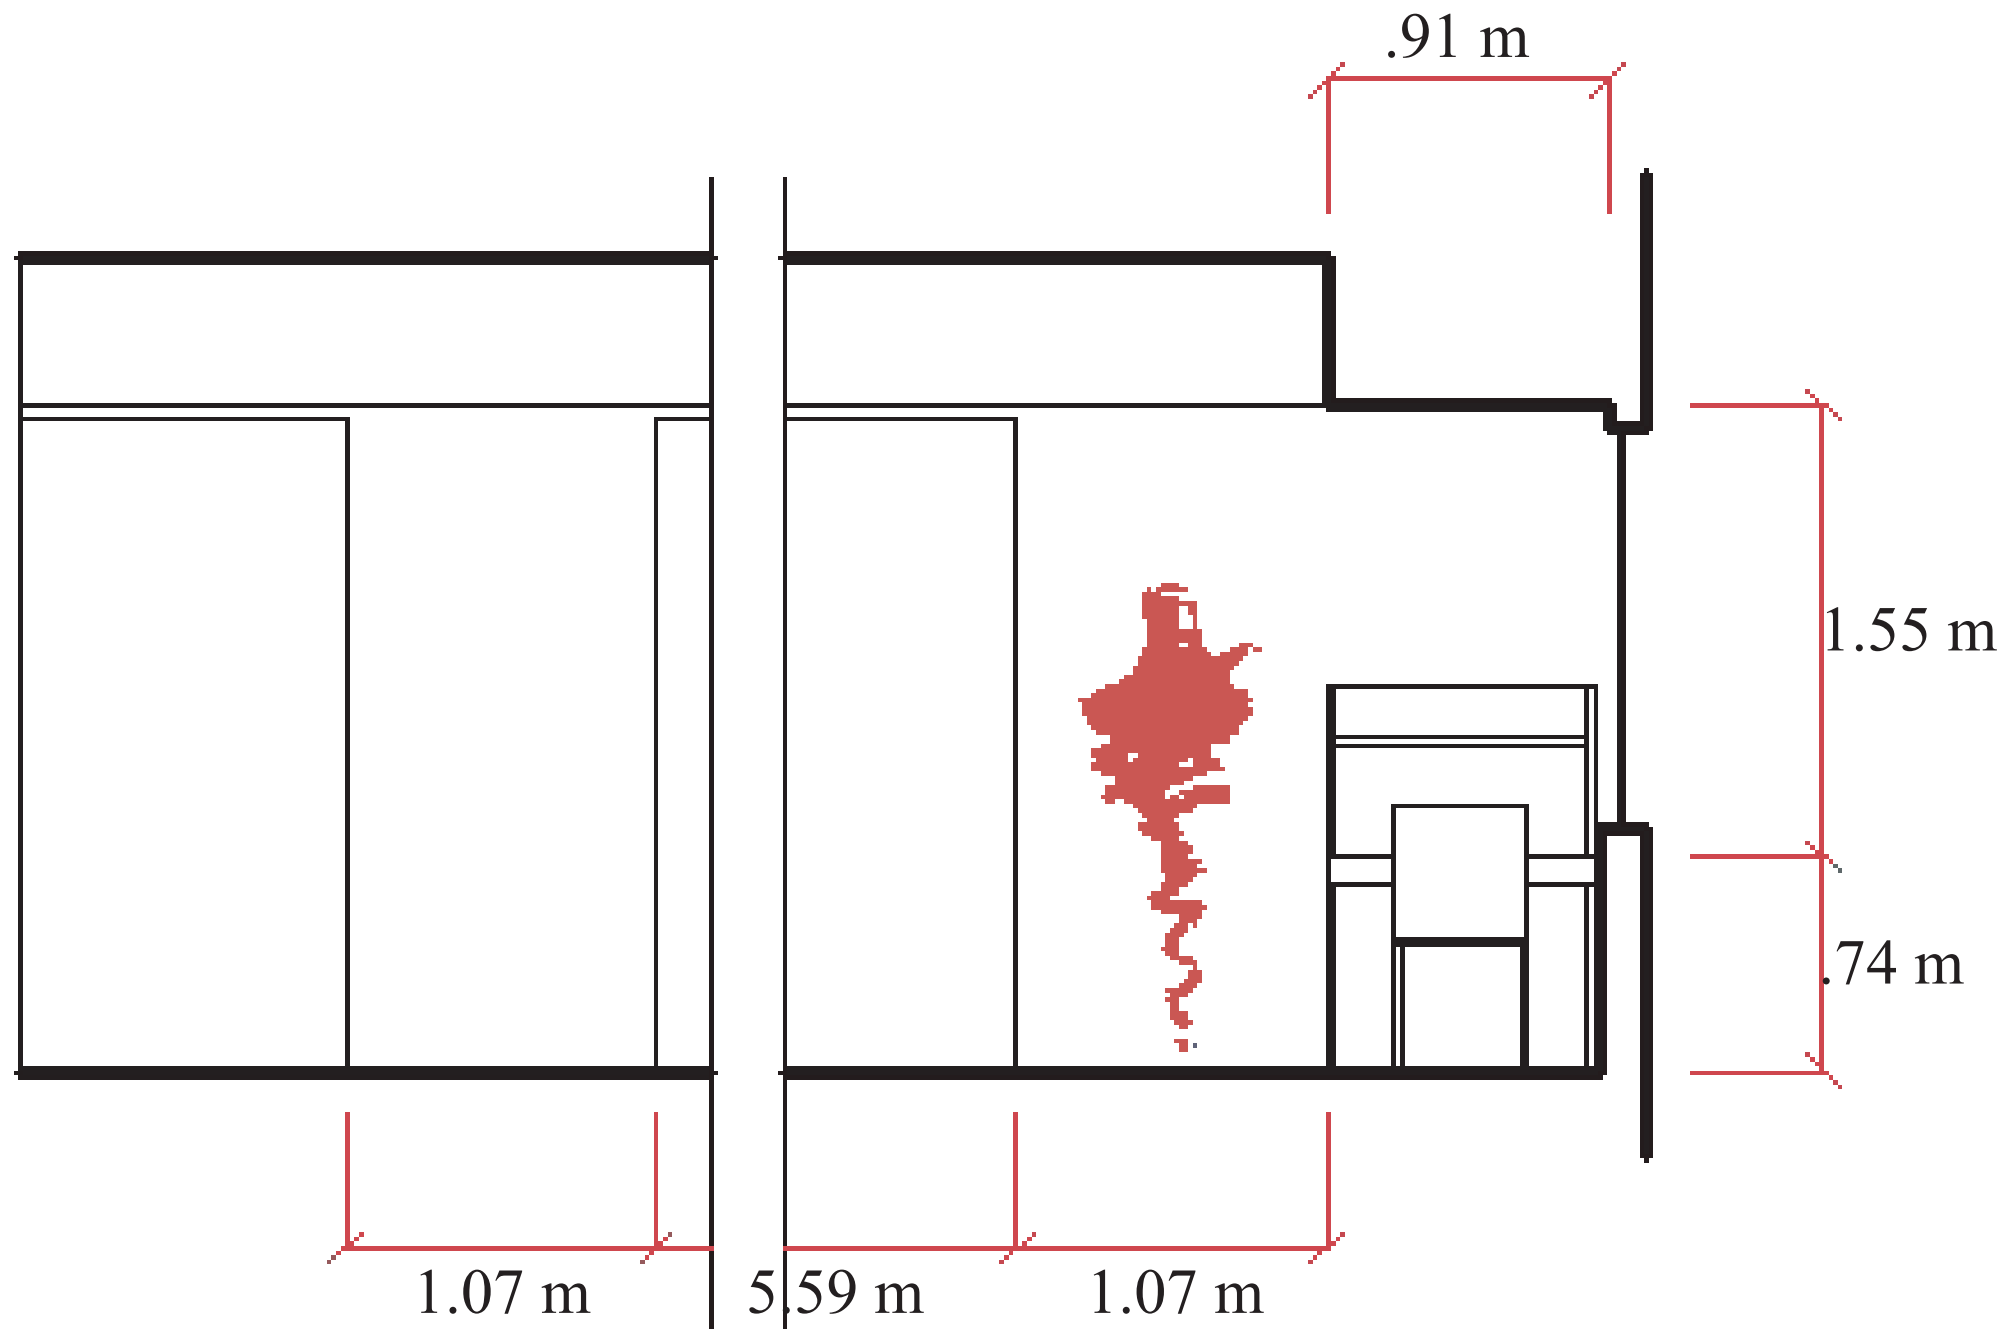

AAA Library--South: Section (Scale 1:25)

prepared by: Kevin Hoelscher for Prof. Nancy Cheng, January, 2003

Alcove formed by 'depth' of exterior wall

Reasonable sense of privacy due to distance from entrance, but adjacent circulation space reduces sense of privacy

Excellent light quality; light provided by large south-facing window

Interesting exterior view

Average quality materials