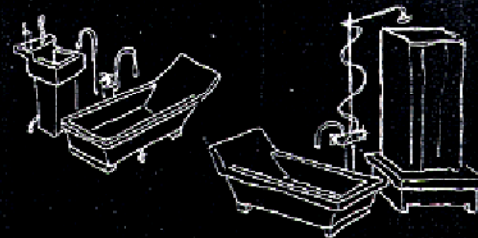

Packaged Bathroom
by Maynard Lyndon

Location: adjustable

Fixtures: fixed, not adjustable,
attached to its shell

Plumbing: independent within itself,
it's a complete weatherproof
structure with minimum utility
connections

Barcelona House

by
David Chipperfield

Location: freely adjustable

Fixtures: modular, not adjustable,
freestanding

Plumbing: installed outside the
sanitary space, similar to
'hydrant' system serving the
neighborhood of bathrooms

Universal Bathroom
by Kelley Design Group and
University at Buffalo

Location: fixed

Fixtures: modular, adjustable,
attached to a modular wall

Plumbing: well insulated &
separated pipes that transport
water & electricity located
underneath the structural
frame