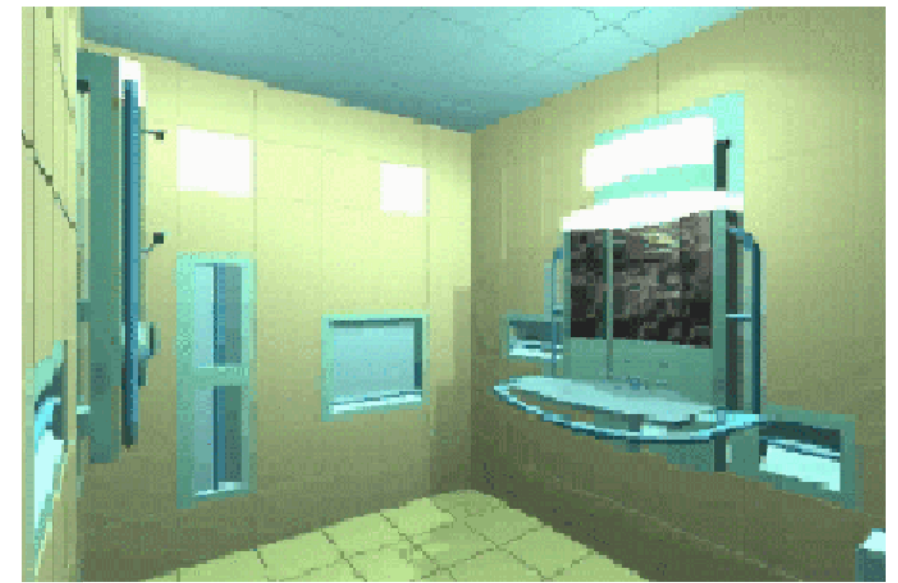

Packaged Bathroom
by Maynard Lyndon

Location: adjustable

Fixtures: fixed, not adjustable,
attached to its shell

Plumbing: independent within itself,
it's a complete weatherproof
structure with minimum utility
connections

Barcelona House

by
David Chipperfield

Location: freely adjustable

Fixtures: modular, not adjustable,
freestanding

Plumbing: installed outside the
sanitary space, similar to
'hydrant' system serving the
neighborhood of bathrooms

Universal Bathroom
by Kelley Design Group and
University at Buffalo

Location: fixed

Fixtures: modular, adjustable,
attached to a modular wall

Plumbing: well insulated &
separated pipes that transport
water & electricity located
underneath the structural
frame