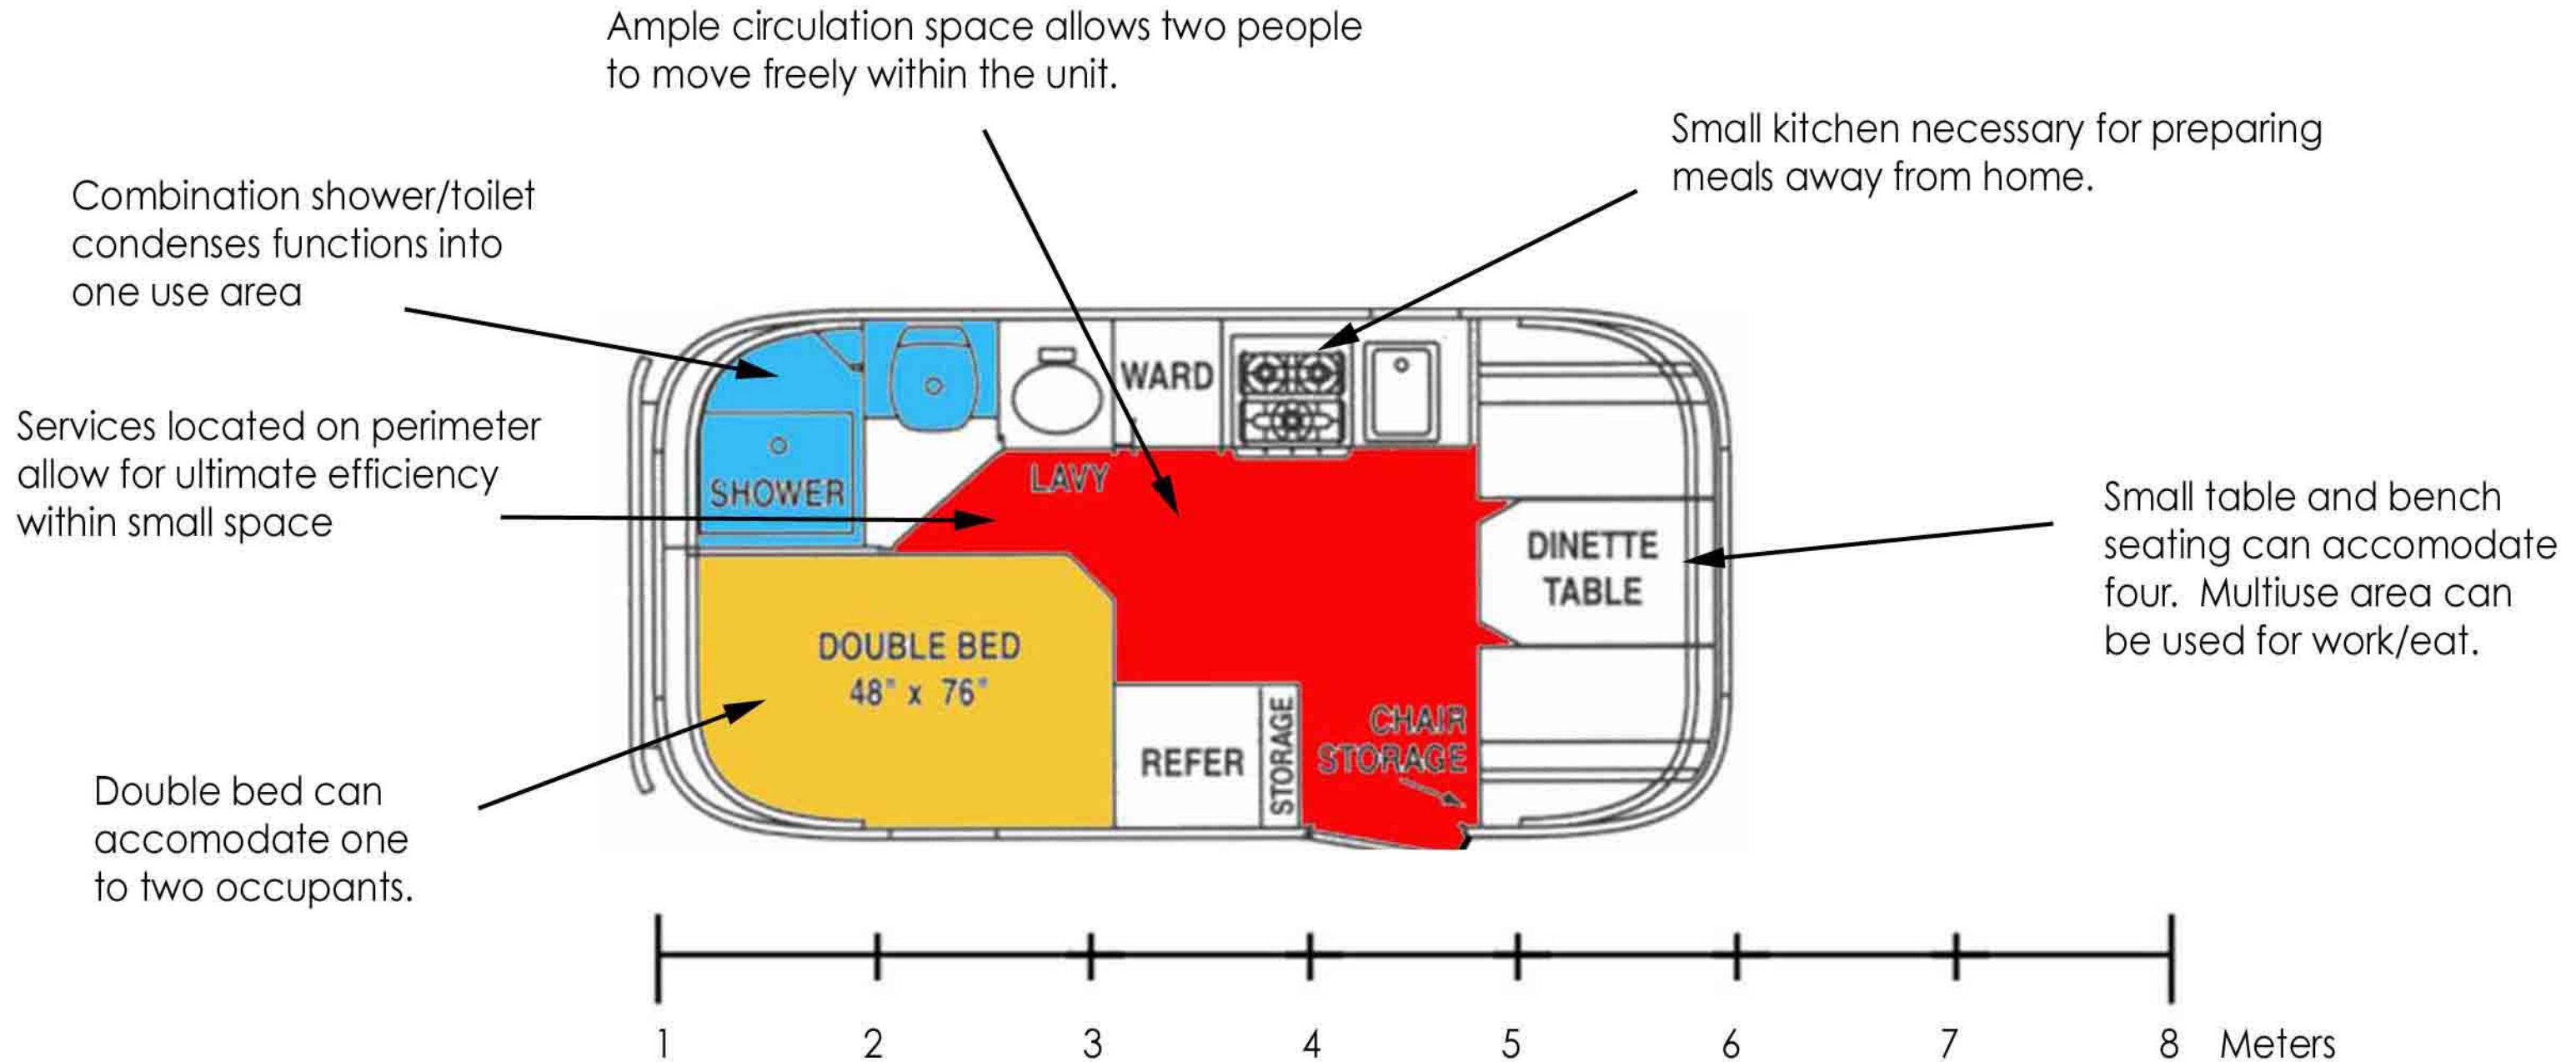

Does the Airstream Bambi present the ideal model for a temporary live/work environment?

Other foreseen necessities: Communication/network capabilities (preferably wireless), some form of outdoor space, adjacent communal meeting space to be utilized for group/brainstorming sessions, some form of entertainment (digital t.v., etc.)