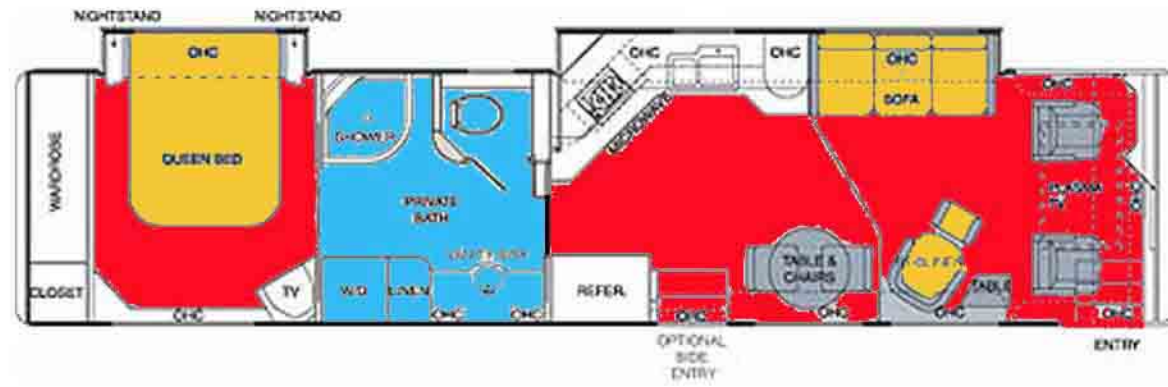

I2T Individual To Team Center

Arch 584 winter 03 - prof. nancy cheng

The 45' Beaver Marquis comes standard with 42-inch ceiling-mounted plasma television, plush carpeting with hand-set inlays, wainscoating and fabric-padded walls and ceiling. Also includes UltraLeather Euro recliner with ottoman. Queen size master suite and fabric sleeper sofa for extra guests.

The Gulfstream G400 large-cabin, long-range aircraft offers unmatched safety, performance, reliability, and comfort. it has a range of 4,100 nautical miles (New York to Moscow), a maximum operating speed of Mach .88, and a maximum cruise altitude of 45,000 feet.

The U.S. Submarine's Seattle 1000 is the "megayacht of the deep". It comes standard with luxurious interior, private staterooms with ensuite baths and viewing lounge with 2.3m dia viewports. It has an operational depth of 305m and a range of 3000+ nautical miles for transatlantic crossings. You can stay submerged for several days without surfacing.