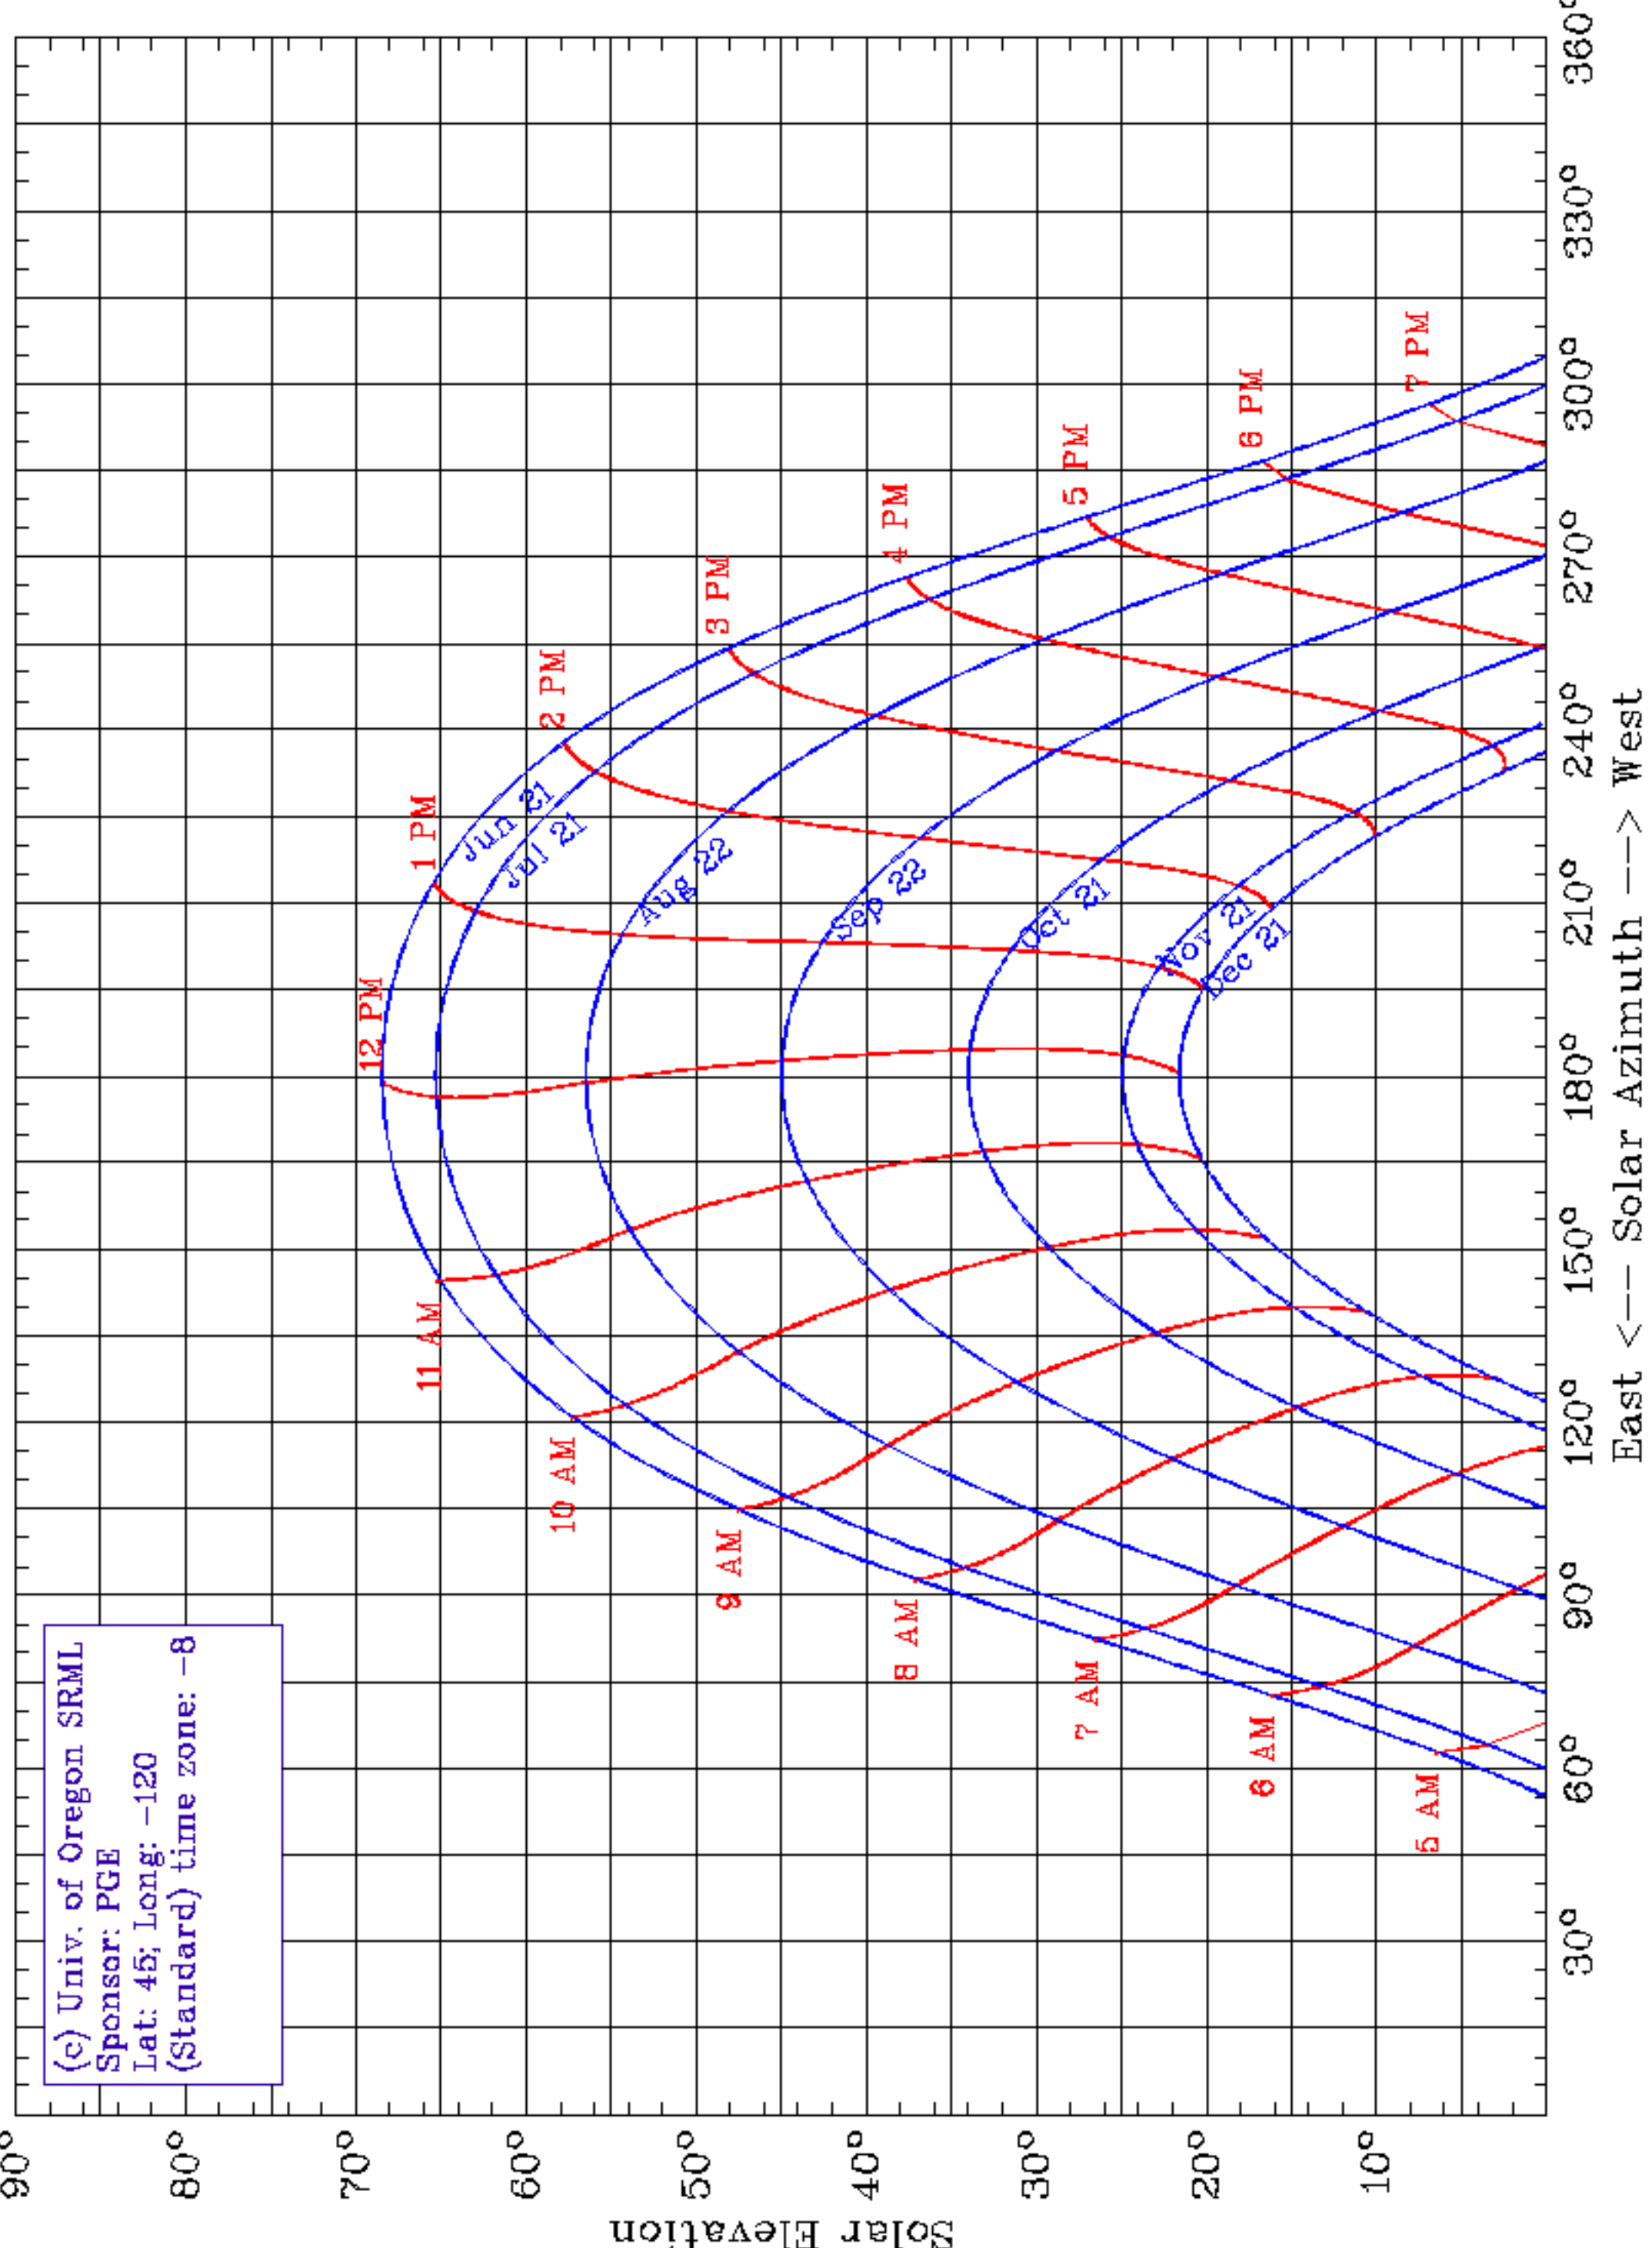

(c) Univ. of Oregon SRML
Sponsor: PGE
Lat: 45; Long: -120
(Standard) time zone: -8

East <--- Solar Azimuth ---> West