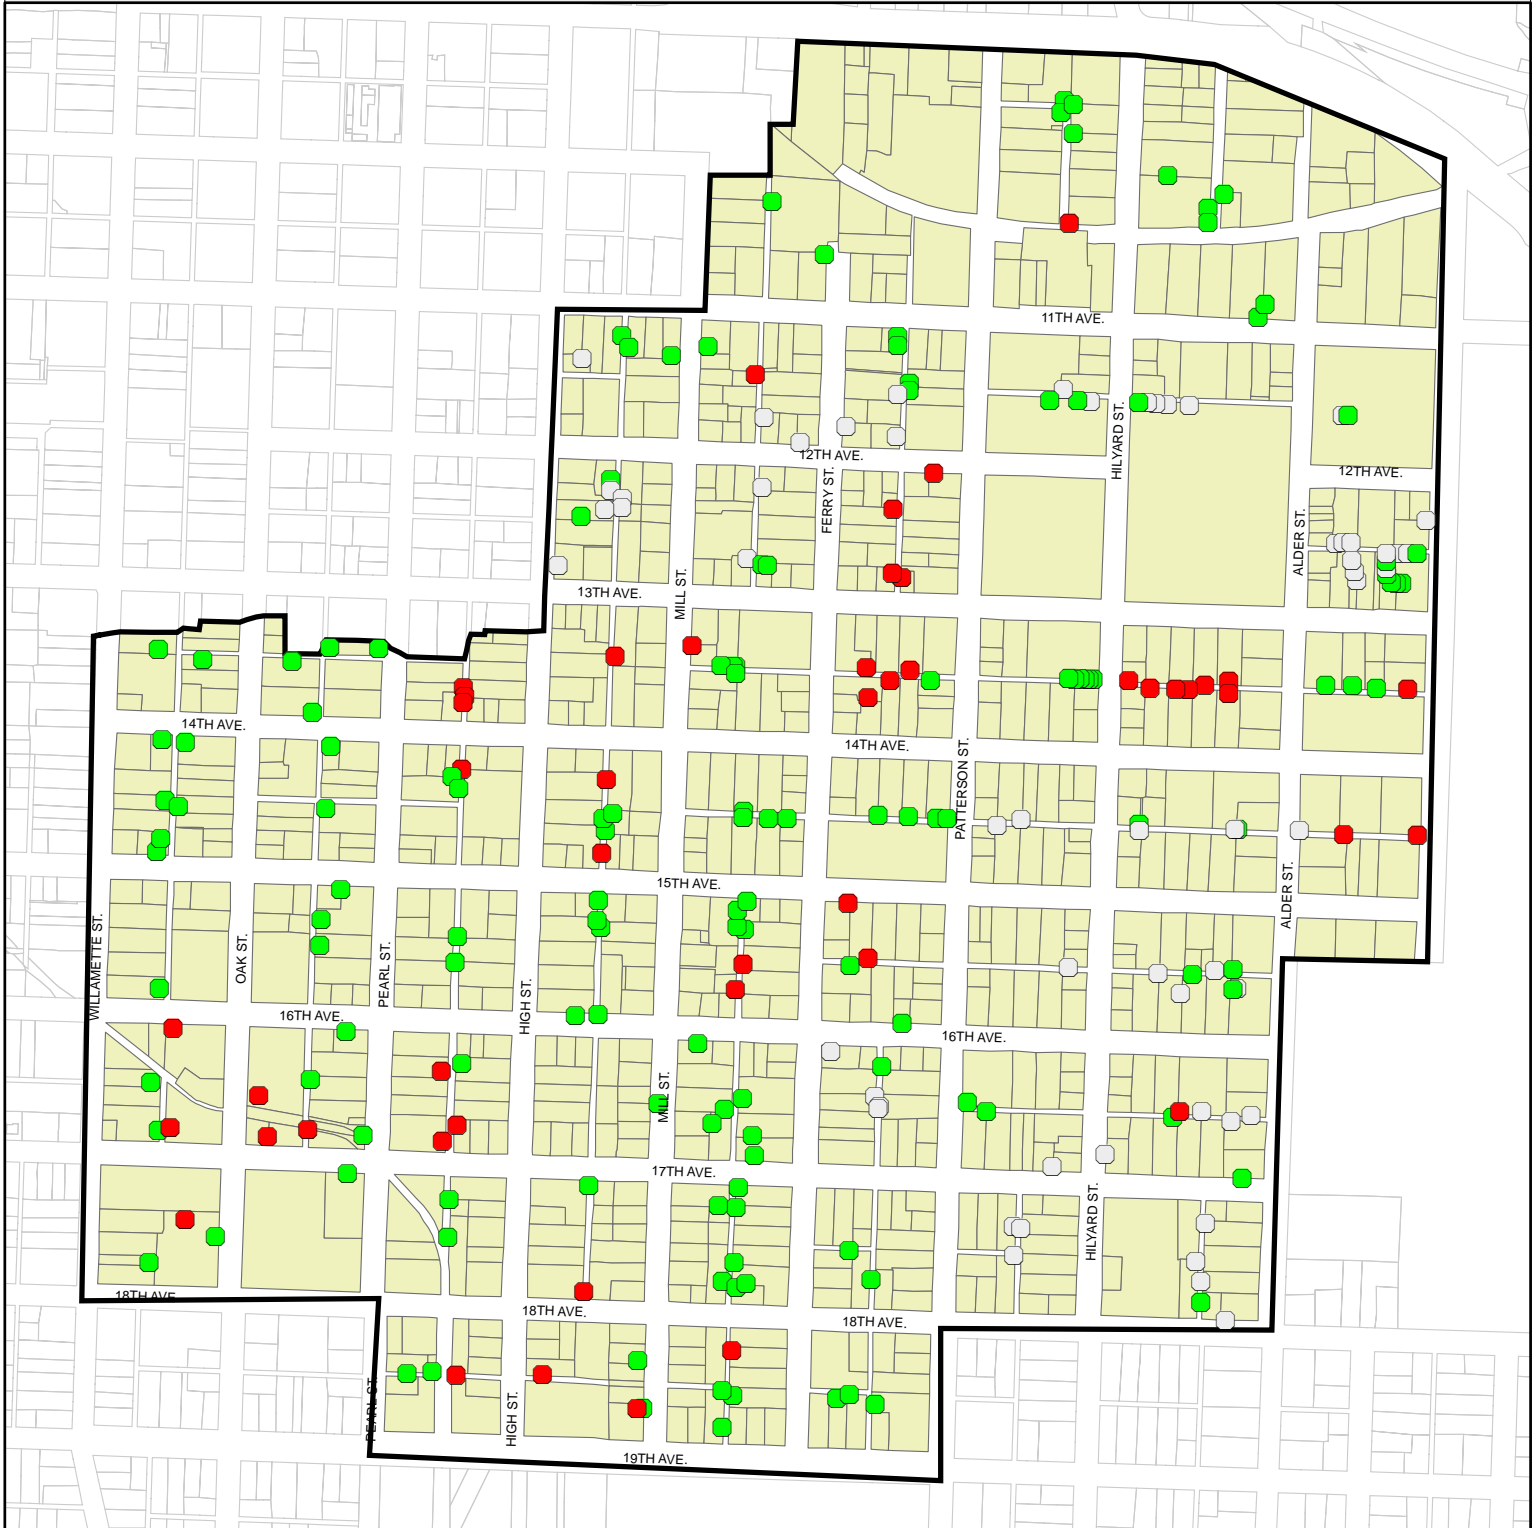

# Visible Dumpsters - Recycling Properly Used?

West University Neighborhood, Eugene, OR

For those dumpster with available recycling, was the recycling bin used properly?

## Recycling Properly Used?

- No Recycling
- No
- Yes

Data Source: Lane Council of Governments, Community Service Center, City of Eugene  
Cartography/GIS: Jon McConnel, Darren Wyss, Roxana Hernandez, Emily Eng  
Project Contact: Dr. Marc Schlossberg, PPPM, University of Oregon. 2004.