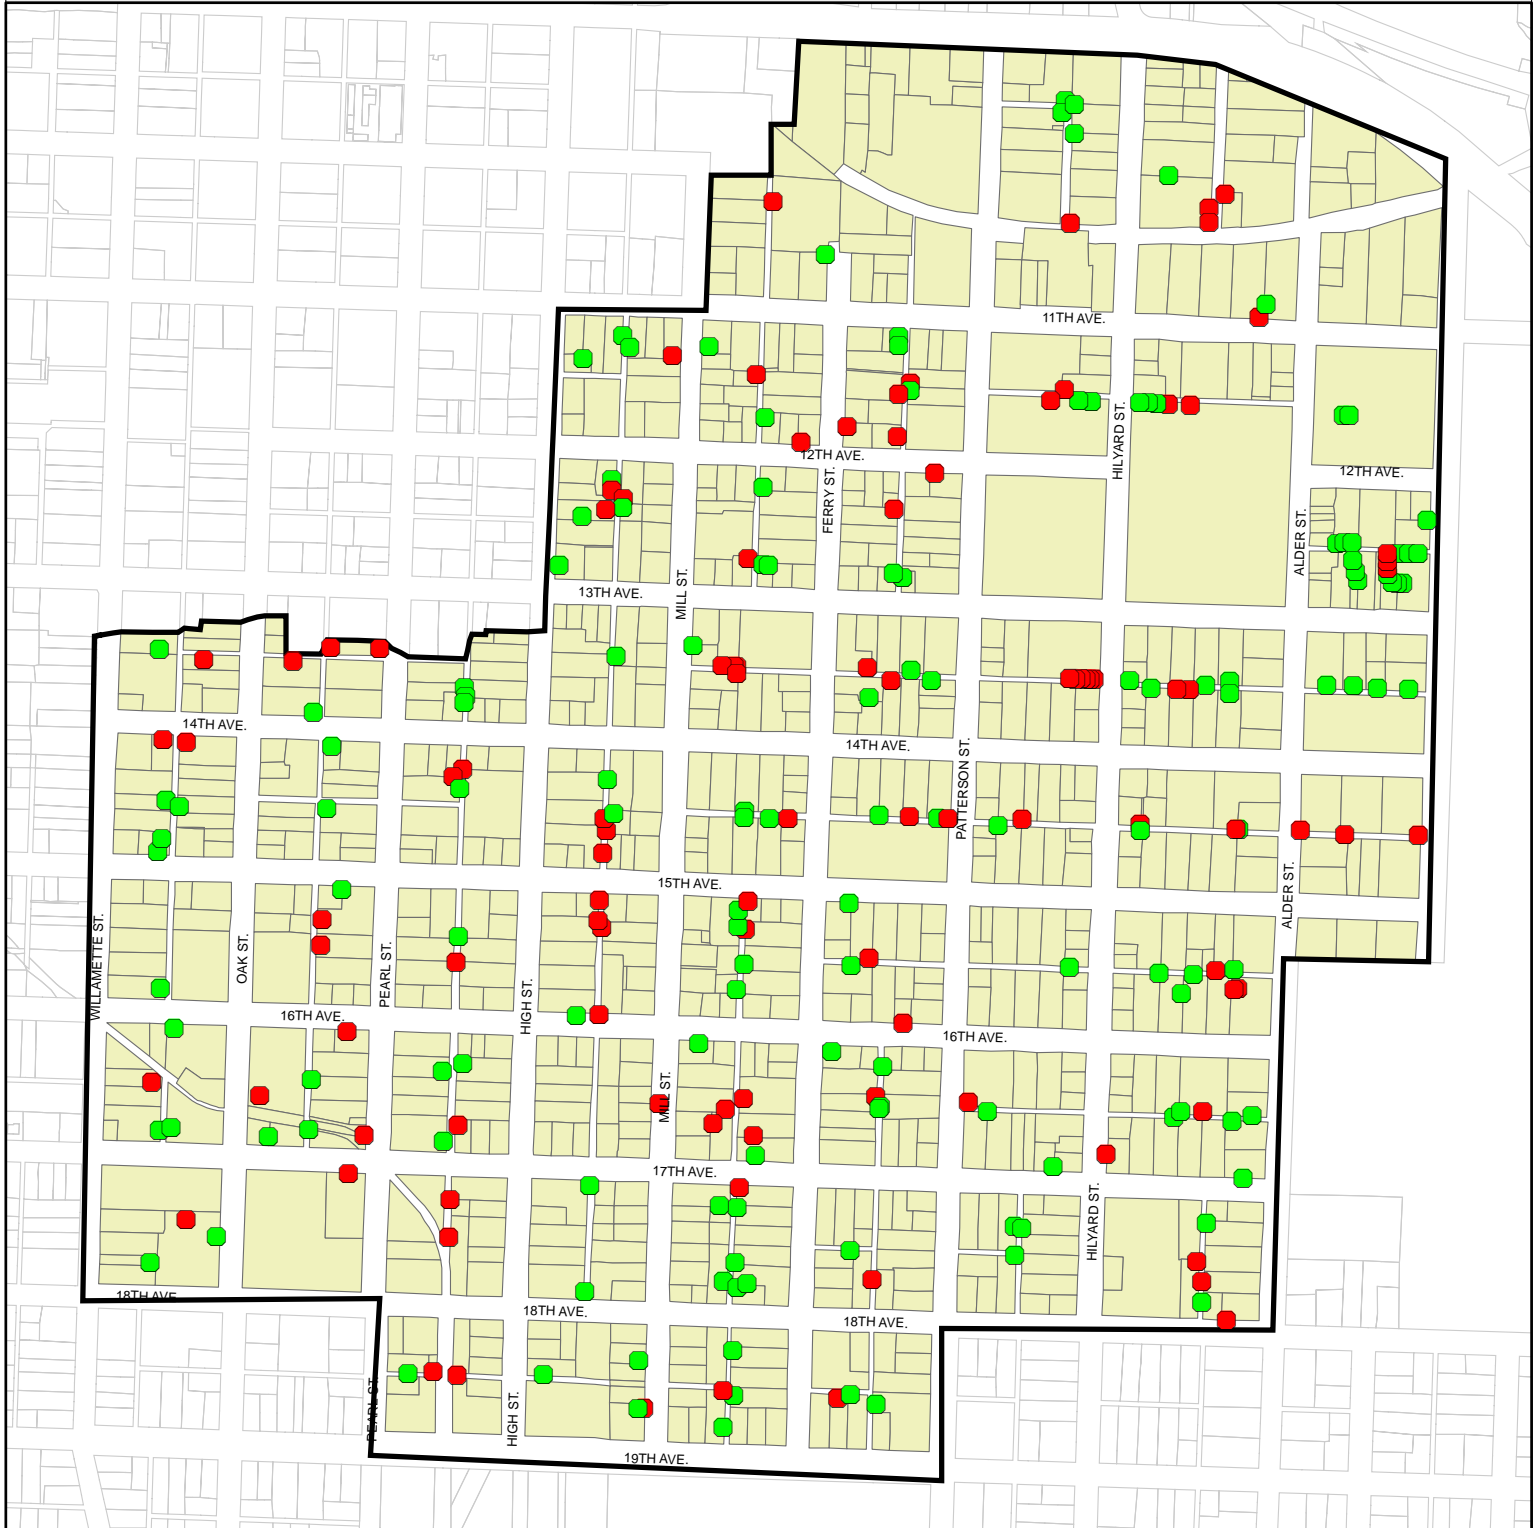

Visible Dumpsters -

Distance from Nearest Structure

West University Neighborhood, Eugene, OR

Distance (in feet)

- Greater than 10
- Less than 10

Data Source: Lane Council of Governments, Community Service Center, City of Eugene
Cartography/GIS: Jon McConnel, Darren Wyss, Roxana Hernandez, Emily Eng
Project Contact: Dr. Marc Schlossberg, PPPM, University of Oregon. 2004.