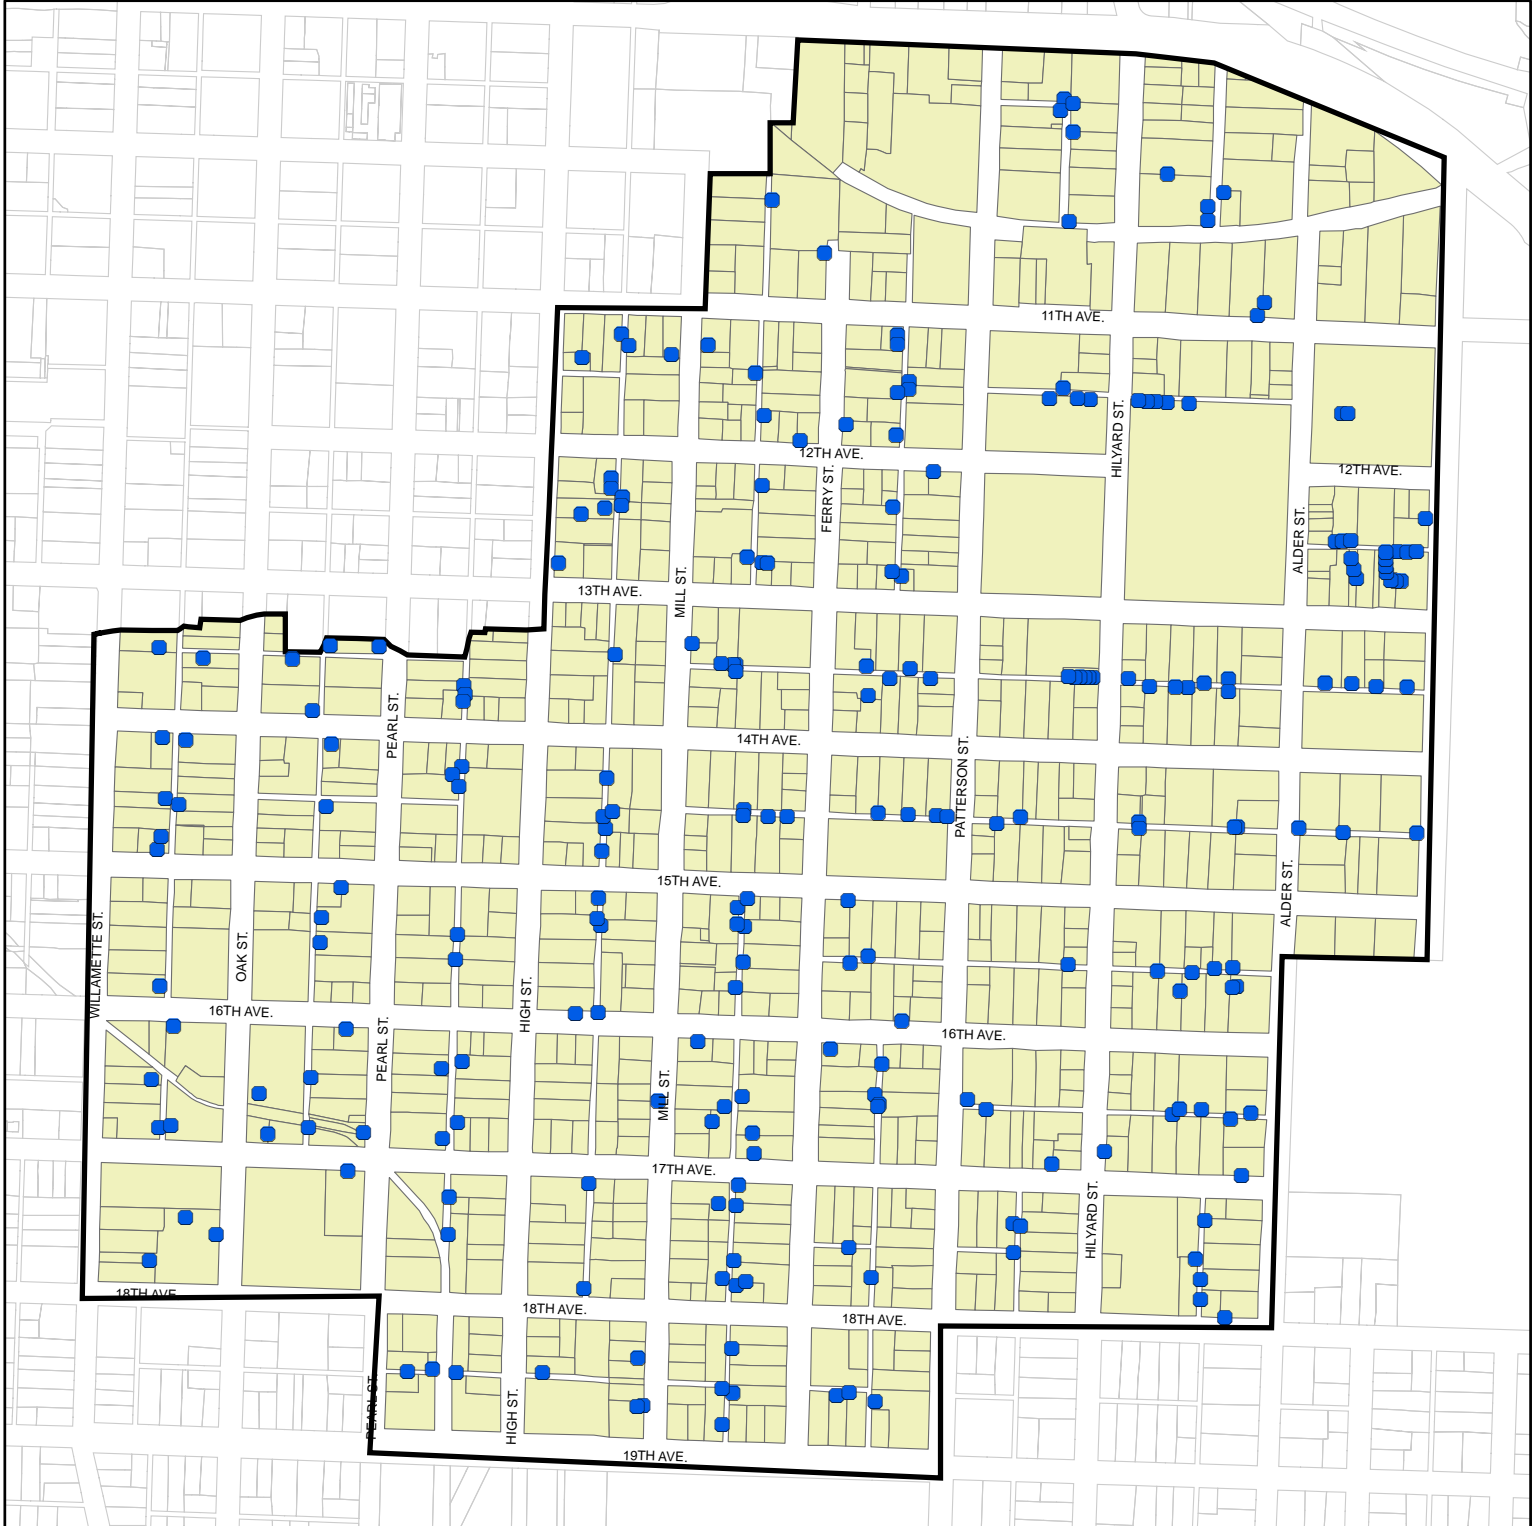

Visible Dumpsters

West University Neighborhood, Eugene, OR

● Dumpster

Data Source: Lane Council of Governments, Community Service Center, City of Eugene
Cartography/GIS: Jon McConnel, Darren Wyss, Roxana Hernandez, Emily Eng
Project Contact: Dr. Marc Schlossberg, PPPM, University of Oregon. 2004.