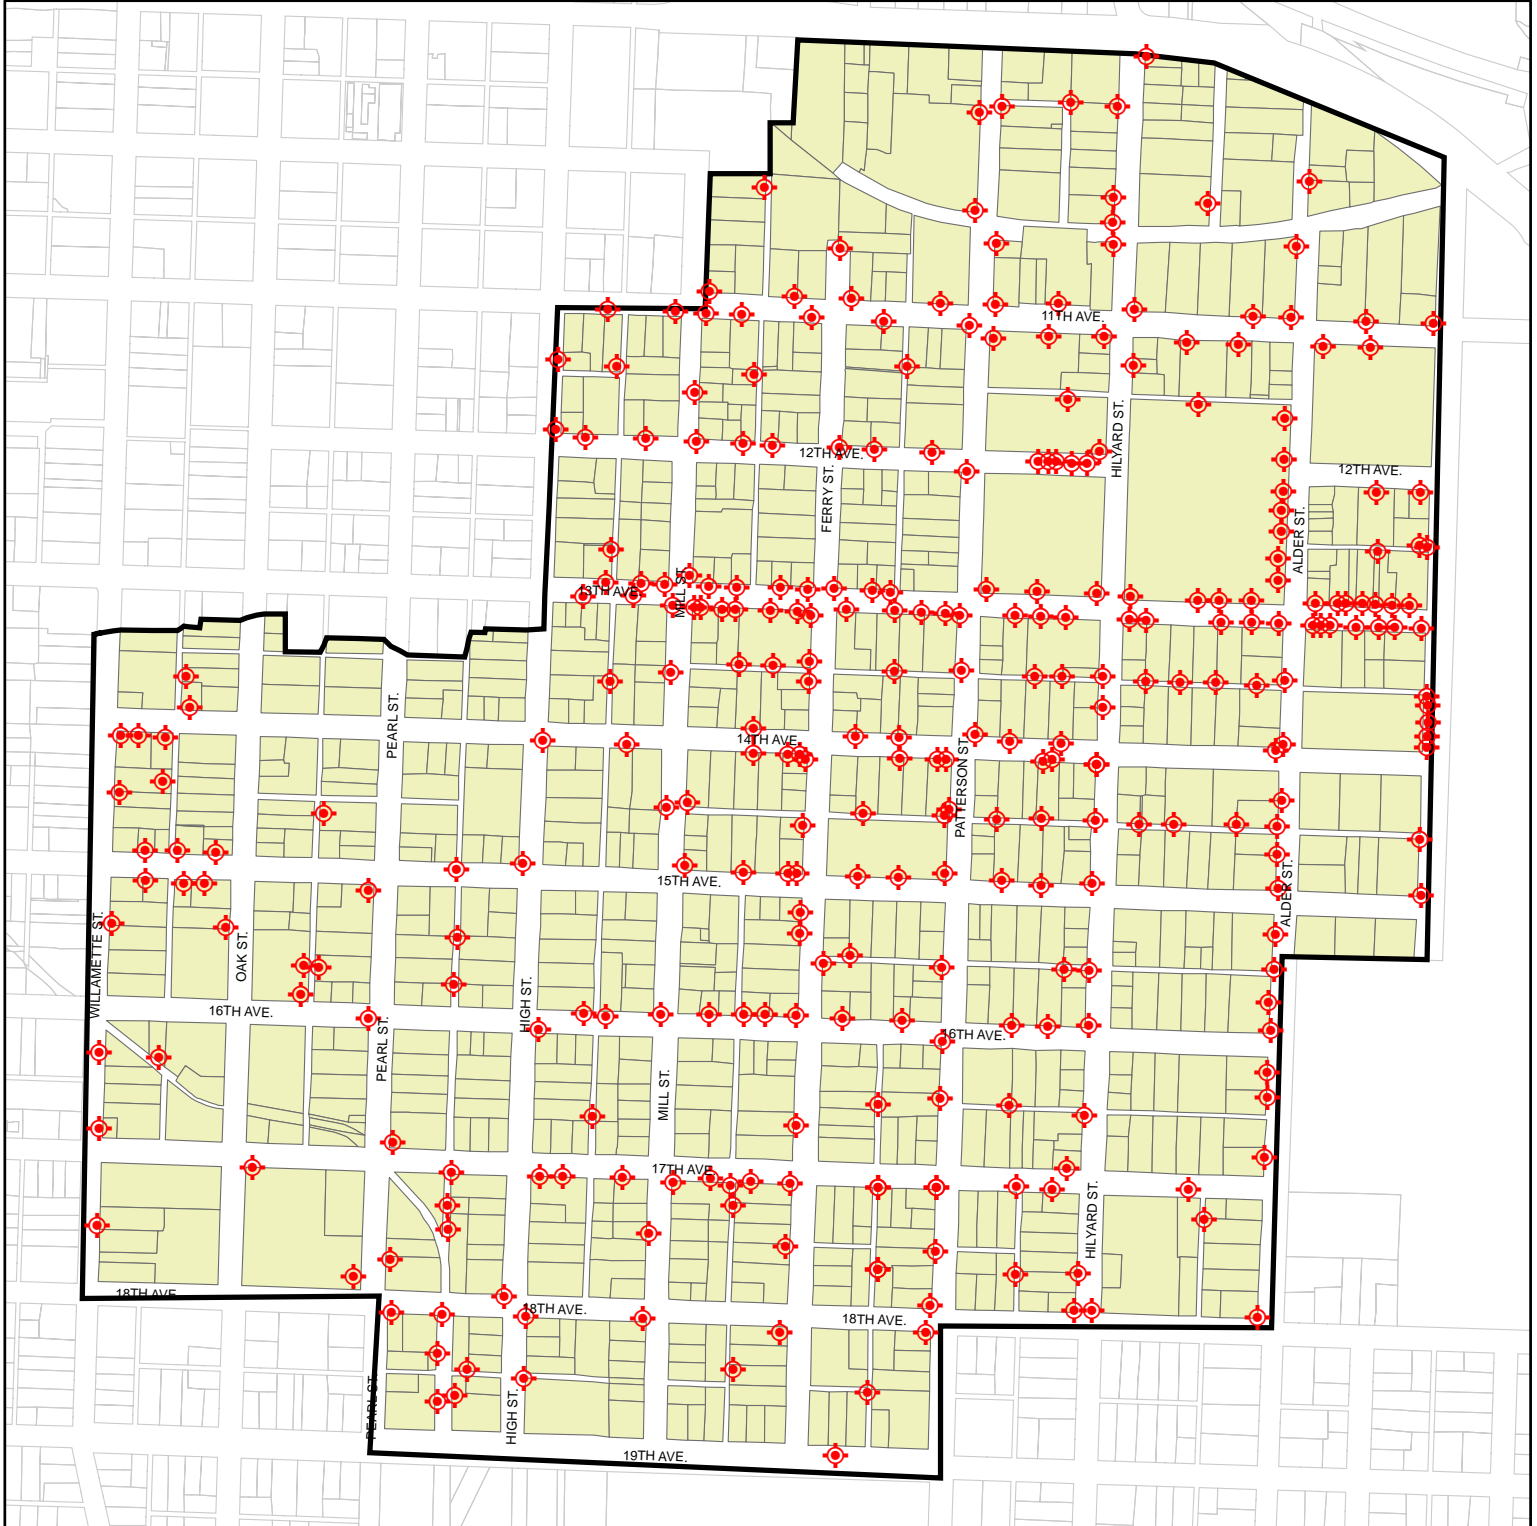

Street Lights

West University Neighborhood, Eugene, OR

Street Light

Data Source: Lane Council of Governments, Community Service Center, City of Eugene
Cartography/GIS: Jon McConnel, Darren Wyss, Roxana Hernandez, Emily Eng
Project Contact: Dr. Marc Schlossberg, PPPM, University of Oregon. 2004.