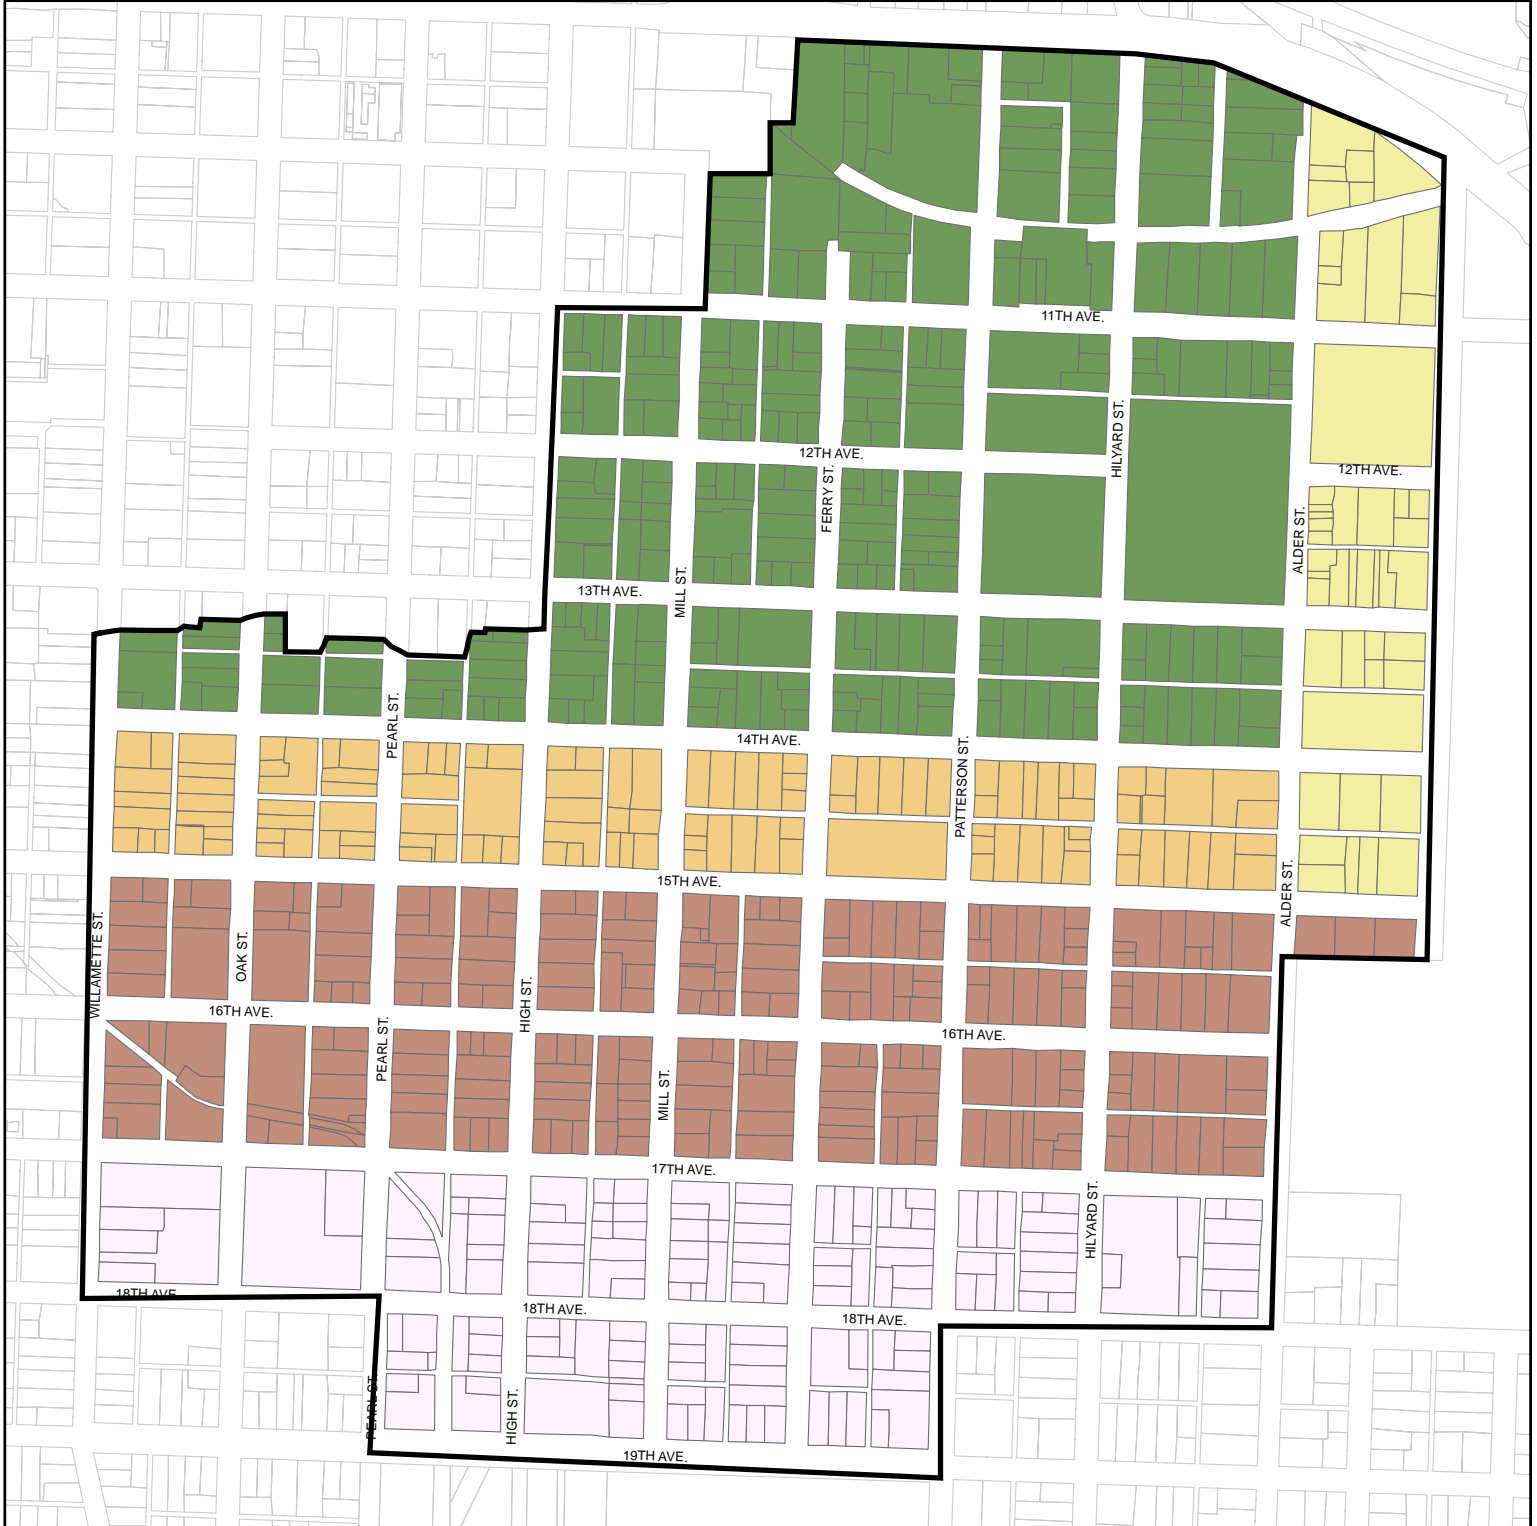

Year Annexed to Eugene

West University Neighborhood, Eugene, OR

Year Annexed

- 1874
- 1880
- 1882
- 1891
- 1905

Data Source: Lane Council of Governments, Community Service Center, City of Eugene
Cartography/GIS: Jon McConnel, Darren Wyss, Roxana Hernandez, Emily Eng
Project Contact: Dr. Marc Schlossberg, PPPM, University of Oregon. 2004.